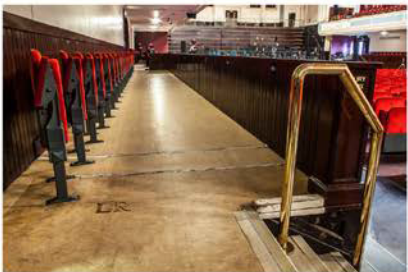

Caird Hall Dundee Access Guide

leisure &
culture DUNDEE

External Ramp Entrance

Located at the west entrance - Marryat Door.

Maximum Dimensions for scooters
Length - 104cm
Width - 56cm.

Internal Ramp on Entrance

Inside Marryat Door.

Level Access All Facilities

Level Access to all facilities is available on both stalls and balcony levels.

Top: Main Stage
Lower Right: Auditorium
Lower Left: Marryat Hall

All entrance doors
140cm Wide x 231cm Height.

Accessible Platform - Caird Hall Auditorium

Situated off the main foyer corridor.

Stalls Facility

Situated off the main corridor.

Stalls Accessible Facility with Baby Change

Located to the left at the top of the internal ramp.

Lift To Balcony

Lift Operated by Caird Hall Staff Only

Lift Doors
79cm Wide x 200cm Height

Balcony Accessible Facility

To the left of the north balcony corridor.