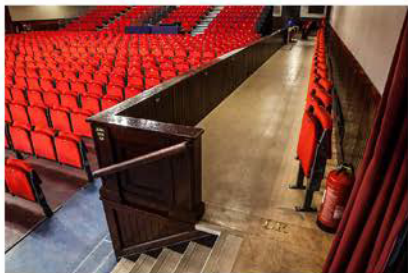

Caird Hall Dundee Access Guide

leisure &
culture DUNDEE

External Ramp Entrance

Located at the west entrance - Marryat Door.

Maximum Dimensions for scooters
Length - 104cm
Width - 56cm.

Internal Ramp on Entrance

Inside Marryat Door.

Level Access All Facilities

Level Access to all facilities is available on both stalls and balcony levels.

Top: Main Stage
Lower Right: Auditorium
Lower Left: Marryat Hall

All entrance doors
140cm Wide x 231cm Height.

Accessible Platform - Caird Hall Auditorium

Situated off the main foyer corridor.

Stalls Facility

Situated off the main corridor.

Stalls Accessible Facility with Baby Change

Located to the left at the top of the internal ramp.