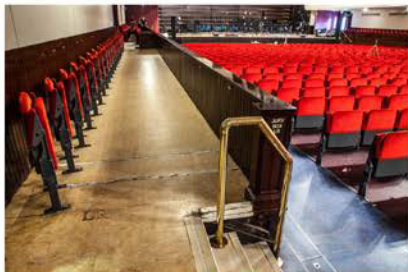

Caird Hall Dundee Access Guide

leisure &
culture DUNDEE

External Ramp Entrance

Located at the west entrance - Marryat Door.

Maximum Dimensions for scooters
Length - 104cm
Width - 56cm.

Internal Ramp on Entrance

Inside Marryat Door.

Level Access All Facilities

Level Access to all facilities is available on both stalls and balcony levels.

Top: Main Stage
Lower Right: Auditorium
Lower Left: Marryat Hall

All entrance doors
140cm Wide x 231cm Height.

Accessible Platform - Caird Hall Auditorium

Situated off the main foyer corridor.

Stalls Facility

Situated off the main corridor.

Stalls Accessible Facility with Baby Change

Located to the left at the top of the internal ramp.