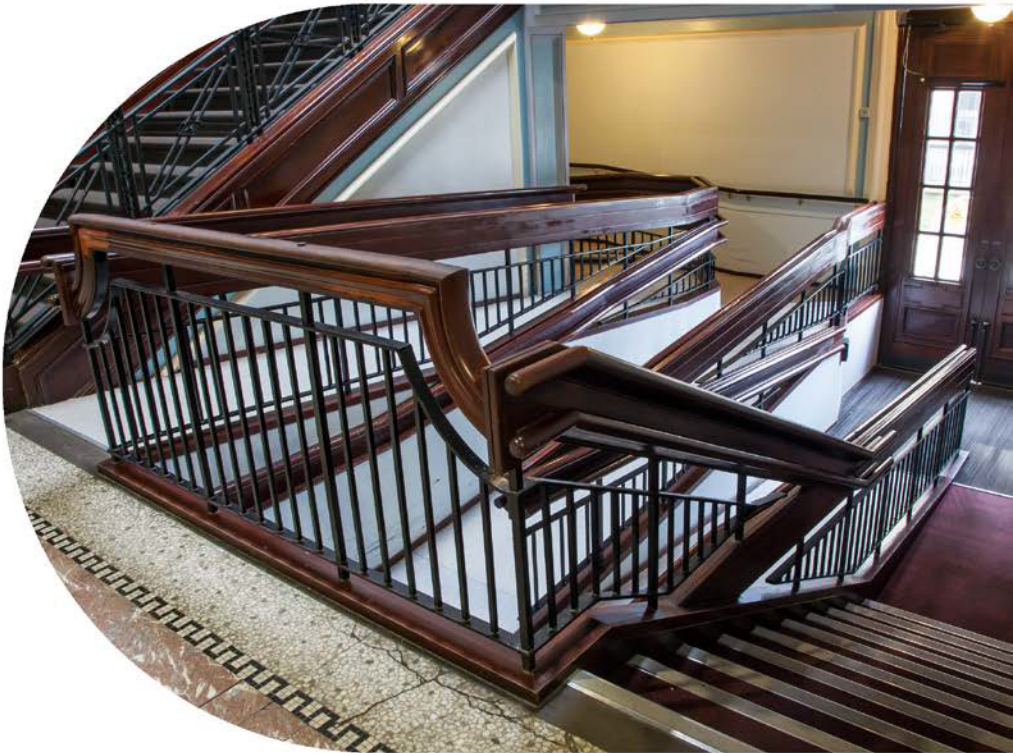

Caird Hall Dundee Access Guide

leisure &
culture DUNDEE

External Ramp Entrance

Located at the west entrance - Marryat Door.

Maximum Dimensions for scooters
Length - 104cm
Width - 56cm.

Internal Ramp on Entrance

Inside Marryat Door.

Level Access All Facilities

Level Access to all facilities is available on both stalls and balcony levels.

Top: Main Stage
Lower Right: Auditorium
Lower Left: Marryat Hall

All entrance doors
140cm Wide x 231cm Height.

Accessible Platform - Caird Hall Auditorium

Situated off the main foyer corridor.

Stalls Facility

Situated off the main corridor.

Stalls Accessible Facility with Baby Change

Located to the left at the top of the internal ramp.